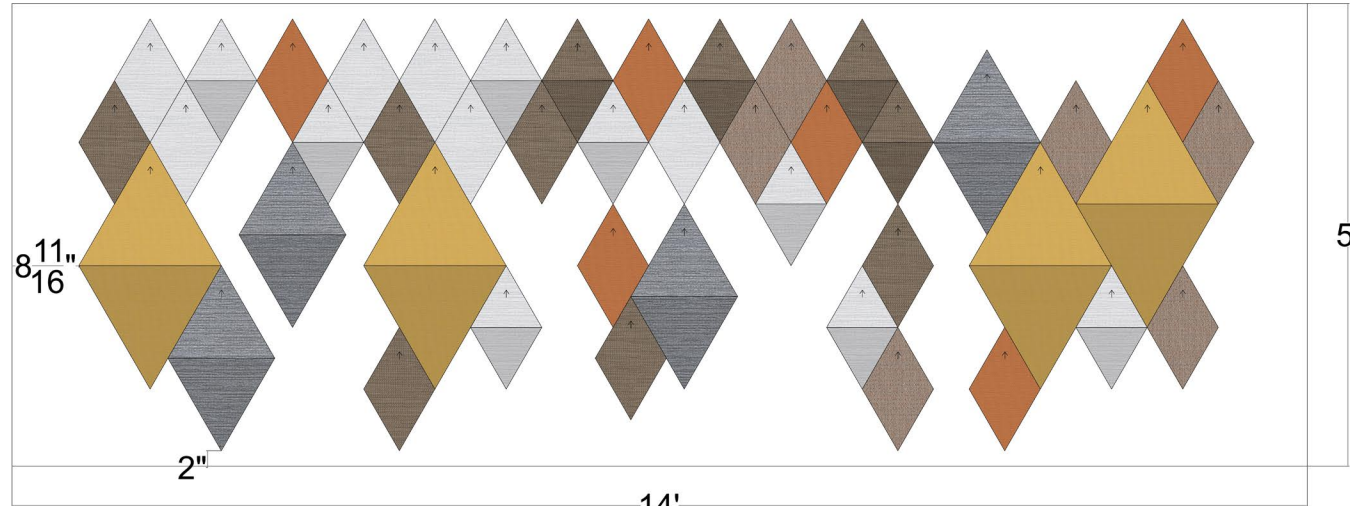

INSTANT ARTFORM

SHAPE: Diamond + Diamond 3D

SIZE: Small, Medium, Large

SUBSTRATE: Quiet-Core

TOTAL PANELS: 44

TOTAL BOXES: 9

WALL: 70 SQ FT

Meteor 719 Diamond/Small: 6 Panels/1 Box

Meteor 713 Diamond 3D/Large: 4 Panels/1 Box

Pipeline 61 Diamond/Small: 6 Panels/1 Box

Twine 35 Diamond 3D/Medium: 4 Panels/1 Box

Flux 92 Diamond/Small: 6 Panels/1 Box
Diamond 3D/Small: 4 Panels/1 Box

Twine 30 Diamond/Small: 6 Panels/1 Box
Diamond 3D/Small: 8 Panels/2 Boxes